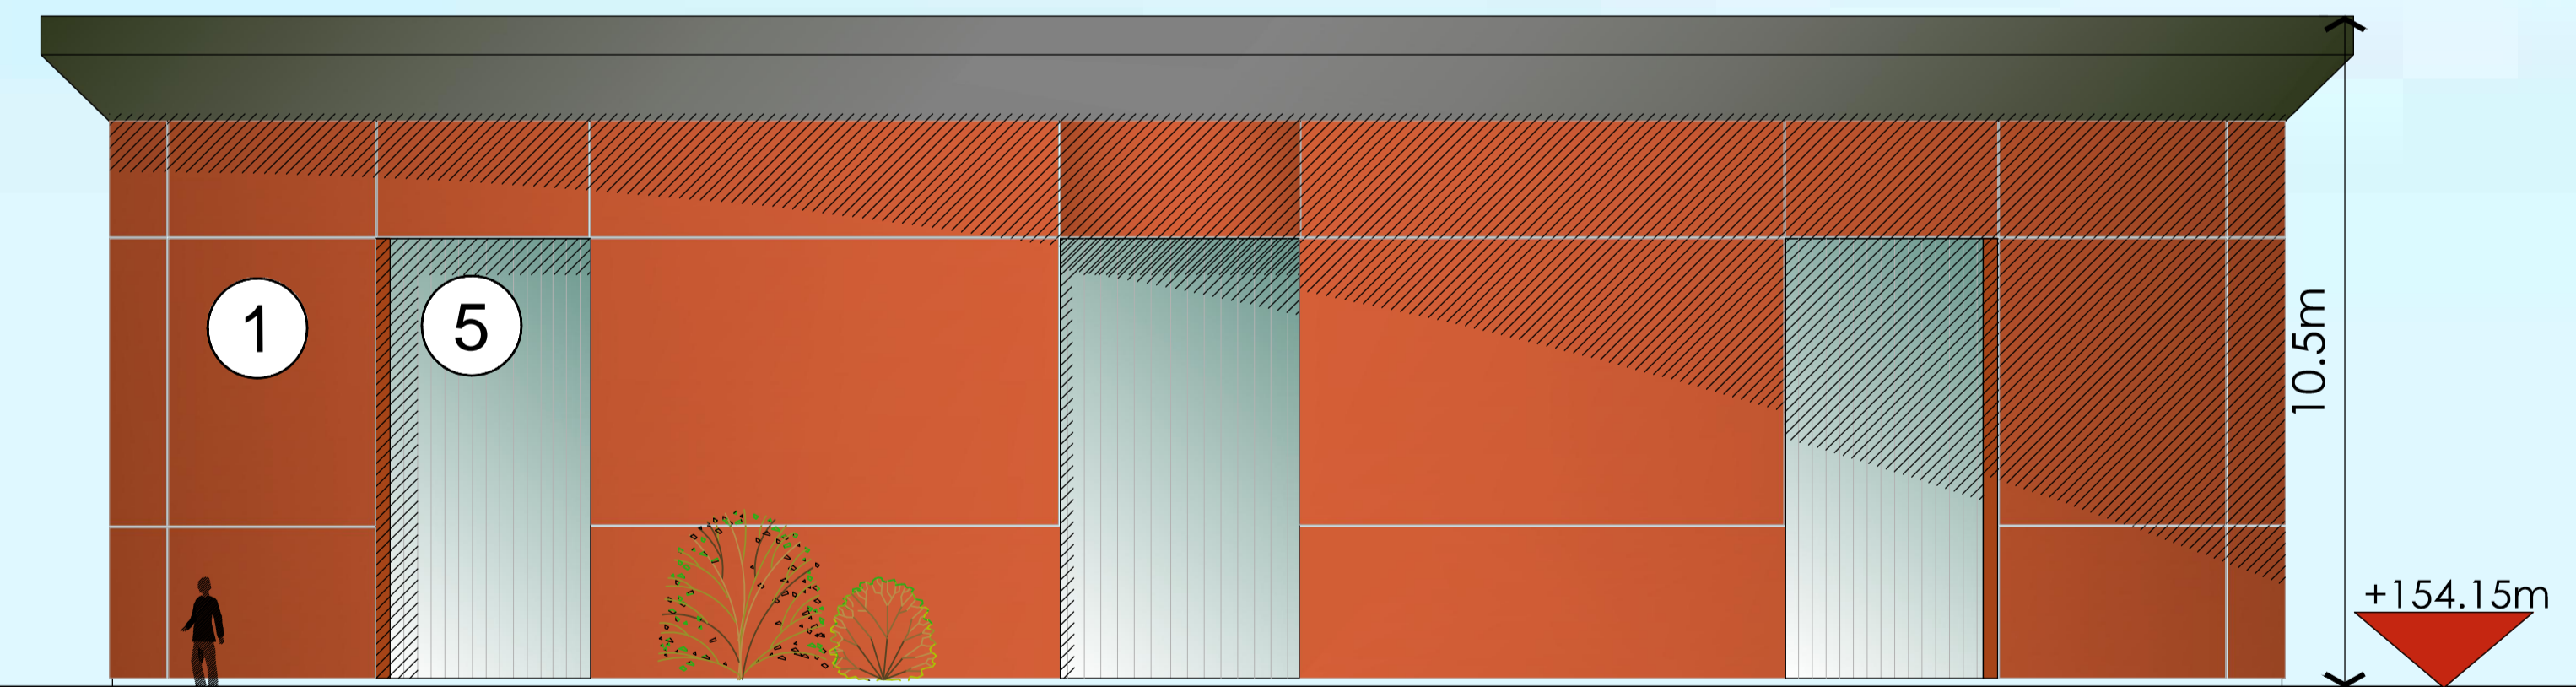

West Elevation

North West Elevation

North Elevation

East Elevation

72A Water Lane,
Wilmslow, Cheshire, SK9 5BB
01625 251644
office@fob-design.com www.fob-design.com

Copyright of fob design, all rights reserved.
All information contained within this drawing remains the property of fob design. The information should not be reproduced in whole or part or modified without written consent of fob design. No information within this drawing should be modified or duplicated or passed on to third parties without written consent of fob design.

BARR ENVIRONMENTAL			
ENERGY RECOVERY PARK			
East Ayrshire			
Visitor Centre Elevations			
Drawn	NP	Status	PL
Checked	IM	Original	A1
		Date	02/04/14
		Scale	1:100@A1
14113-PL22			