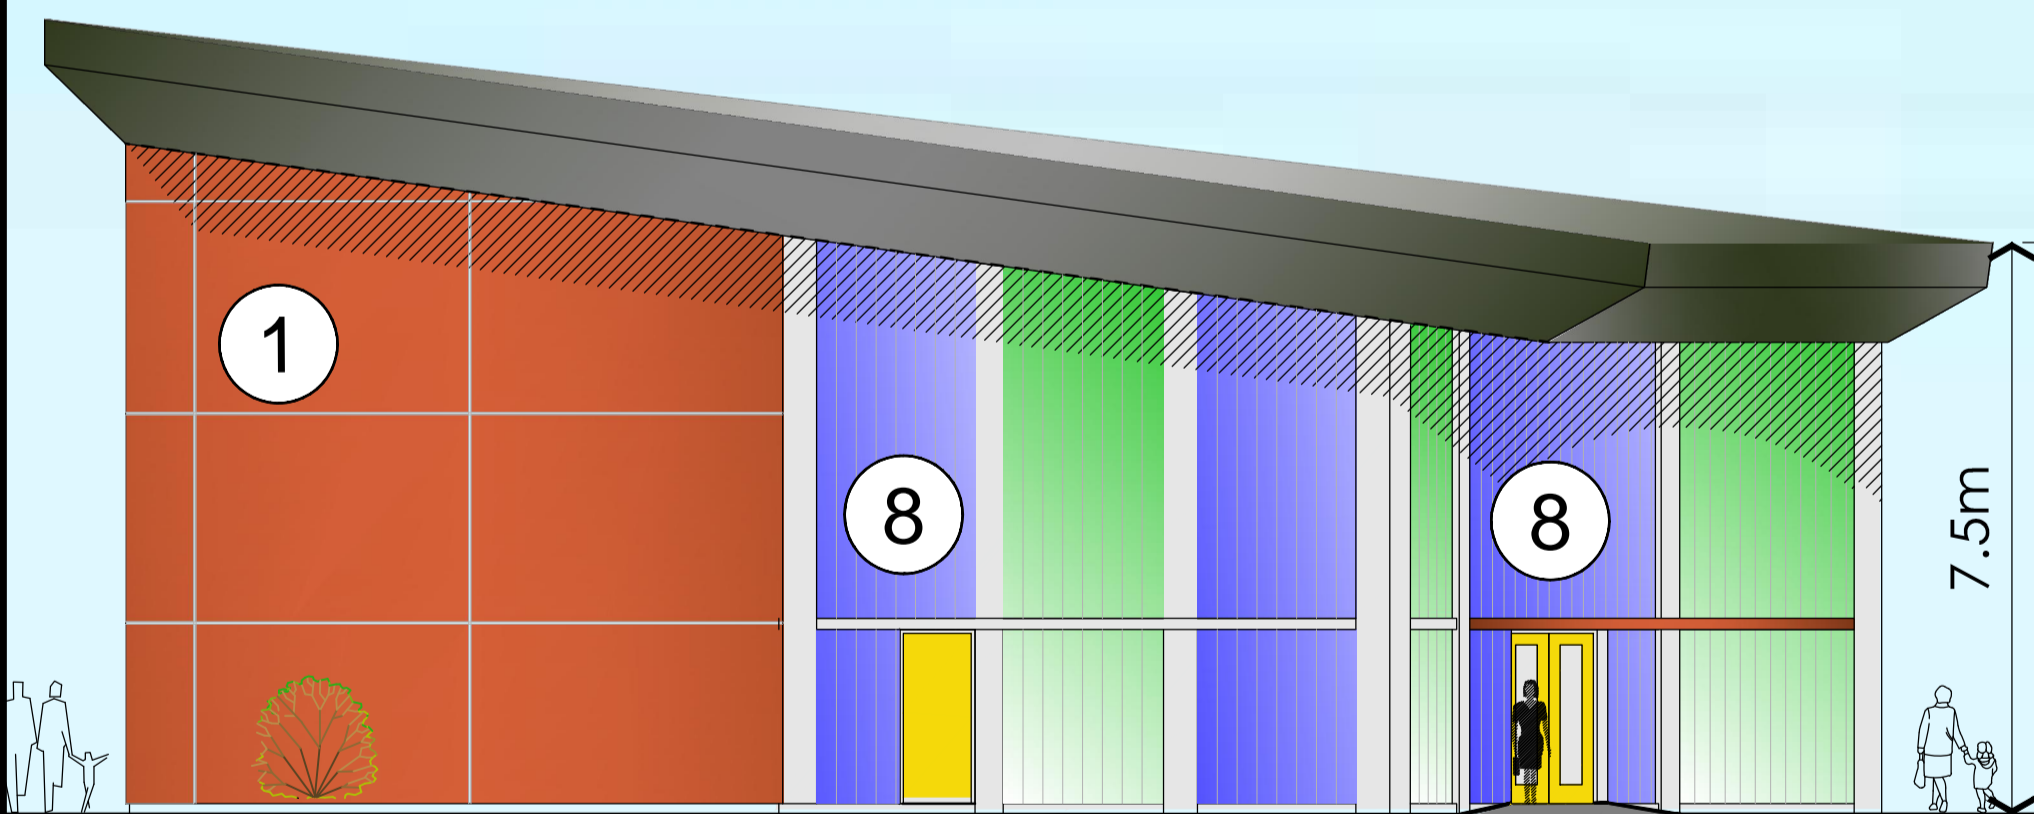

West Elevation

North West Elevation

North Elevation

East Elevation

72A Water Lane,
Wilmslow, Cheshire, SK9 5BB
01625 251644
office@fob-design.com www.fob-design.com

Copyright of fob design, all rights reserved.
All information contained within this drawing remains the property of fob design. The information should not be reproduced in whole or part or modified without written consent of fob design. No information within this drawing should be modified or duplicated or passed on to third parties without written consent of fob design.

BARR ENVIRONMENTAL			
ENERGY RECOVERY PARK			
East Ayrshire			
Visitor Centre Elevations			
Drawn	NP	Status	PL
Checked	IM	Original	A1
		Date	02/04/14
		Scale	1:100@A1
14113-PL22			