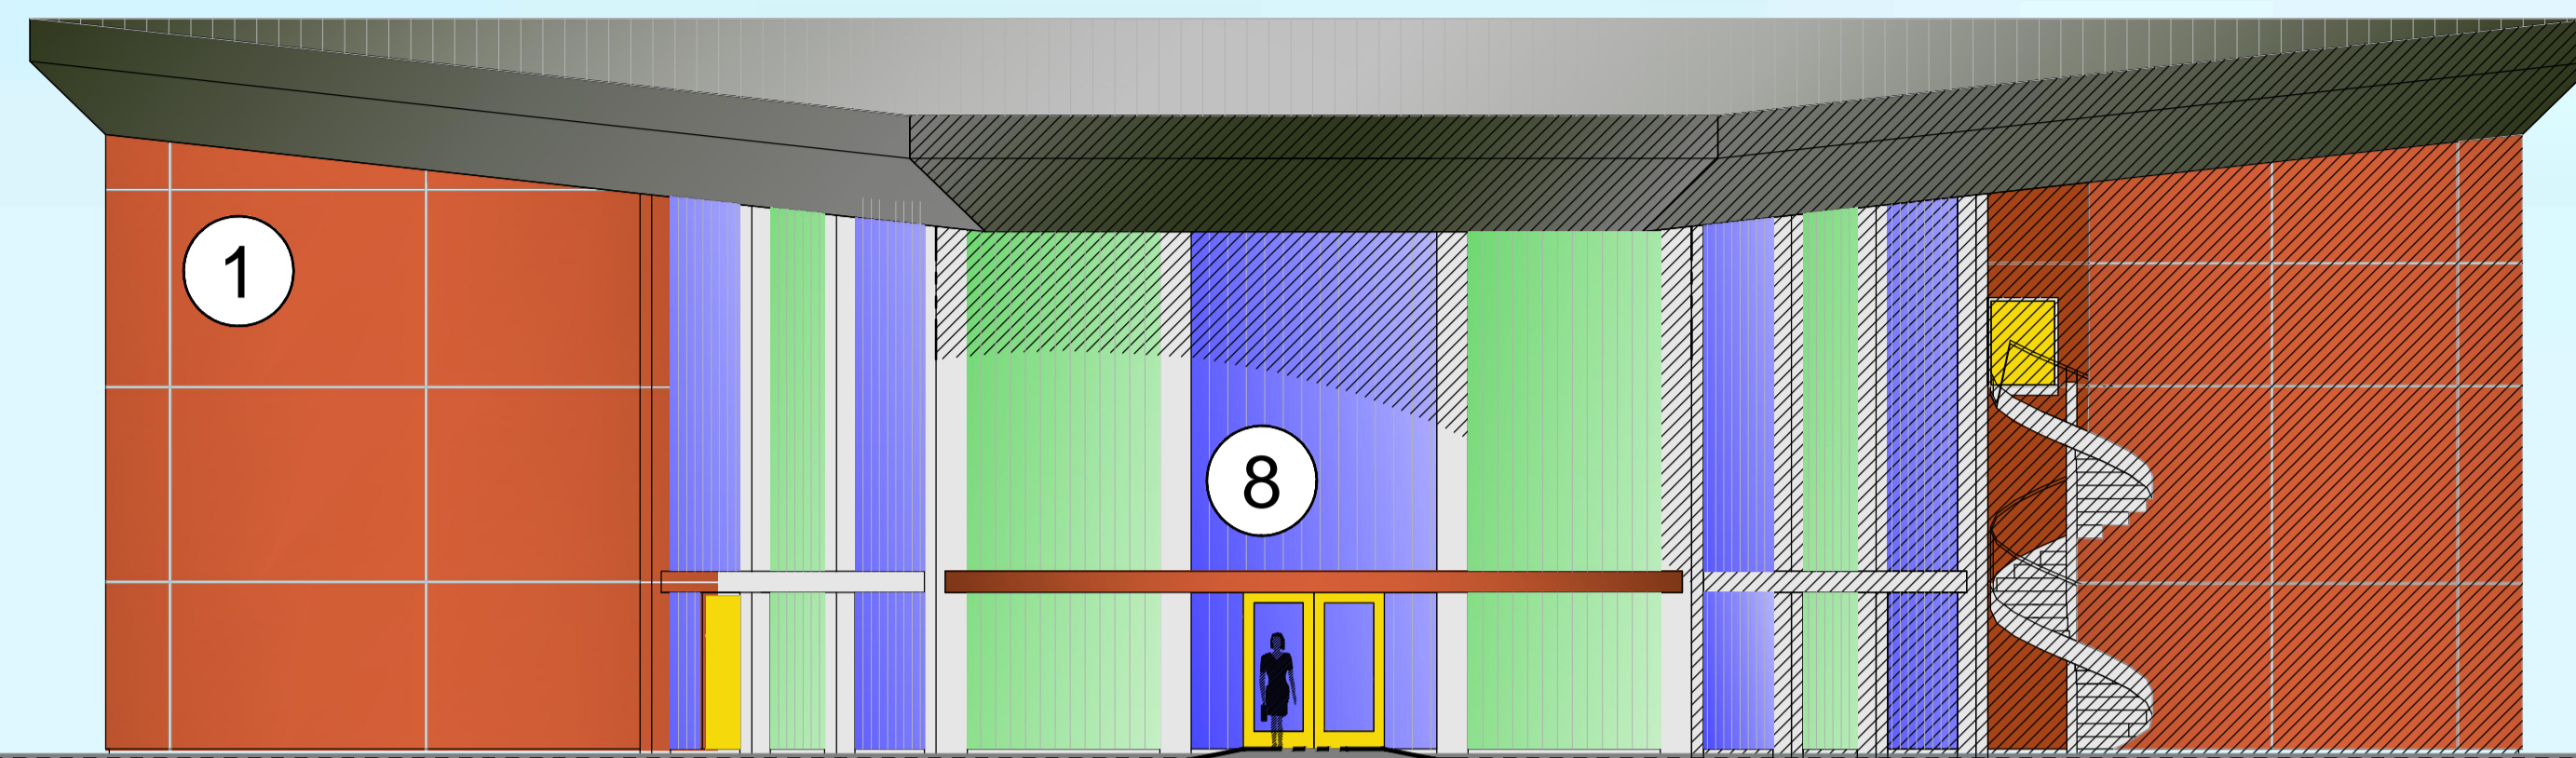

West Elevation

North West Elevation

North Elevation

East Elevation

72A Water Lane,
Wilmslow, Cheshire, SK9 5BB
01625 251644
office@fob-design.com www.fob-design.com

Copyright of fob design, all rights reserved.
All information contained within this drawing remains the property of fob design. The information should not be reproduced in whole or part or modified without written consent of fob design. No information within this drawing should be modified or duplicated or passed on to third parties without written consent of fob design.

BARR ENVIRONMENTAL			
ENERGY RECOVERY PARK			
East Ayrshire			
Visitor Centre Elevations			
Drawn	NP	Status	PL
Checked	IM	Original	A1
		Date	02/04/14
		Scale	1:100@A1
14113-PL22			