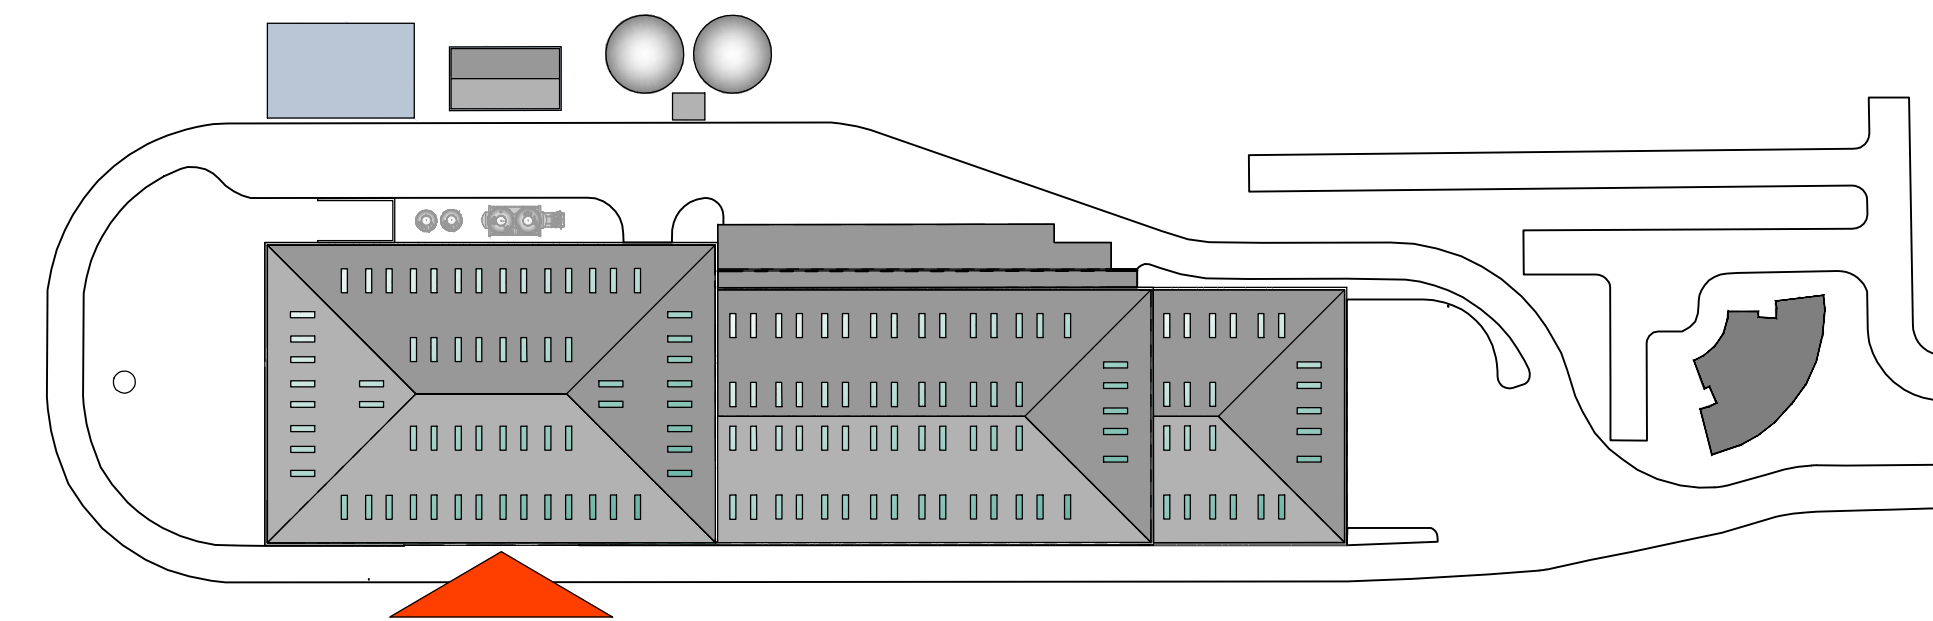

See 14113 PL14 for cladding references

Gasification Plant South East Elevation
Energy Recovery Park, East Ayrshire

1:100/200@A0

<p>72A Water Lane, Wimlow, Cheshire, SK9 5BB 01625 261664 office@for-design.com www.for-design.com</p>	REV: 1	DATE: 1	DRAWN BY:
	Copyright of for design, all rights reserved.		
	BARR ENVIRONMENTAL		
	ENERGY RECOVERY PARK East Ayrshire		
GASIFICATION SE ELEVATION			
Drawn: NP	Issue: PL	Date: APR 15	
Checked: IM	Original: AG	Scale: 1:100	
14113 PL12			